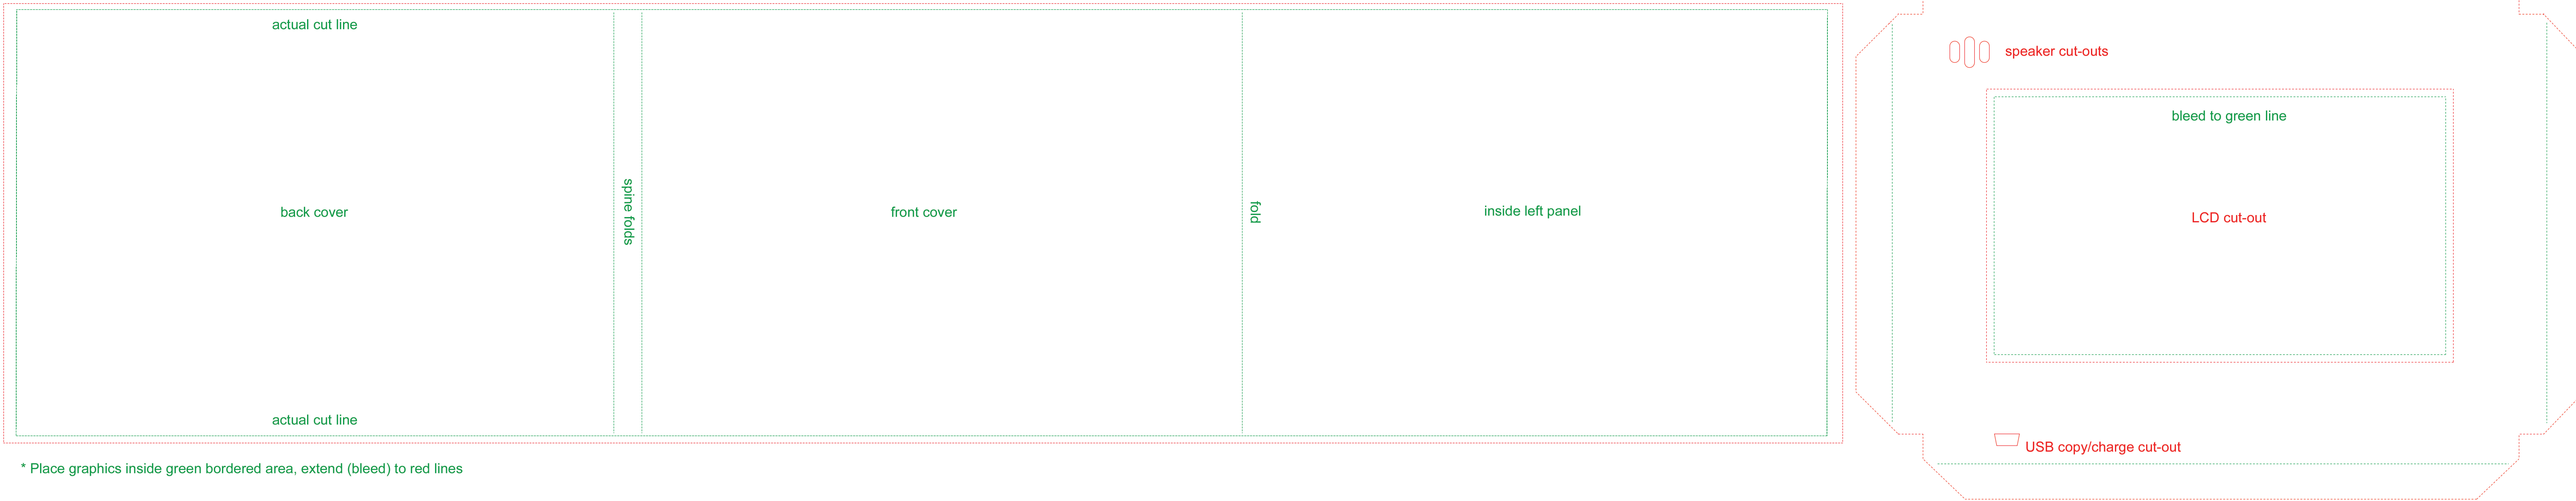

7 inch softcover template

* Place graphics inside green bordered area, extend (bleed) to red lines